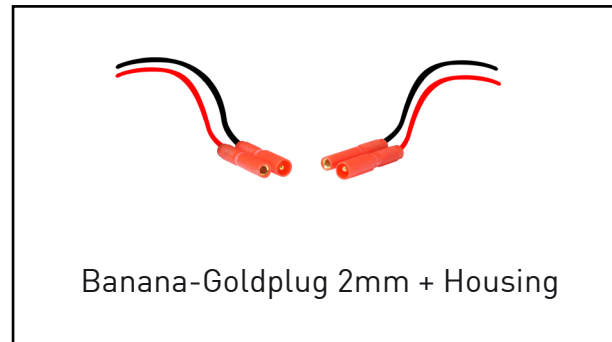

GTOYS Plugs and Connectors - Overview

Description:

-  Red Cable is always +
-  Black Cable is always -