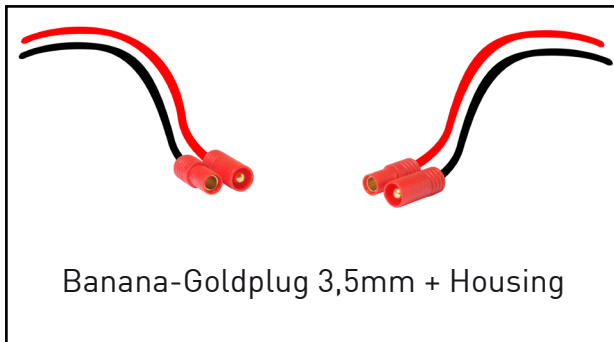

GTOYS Plugs and Connectors - Overview

Description:

-  Red Cable is always +
-  Black Cable is always -