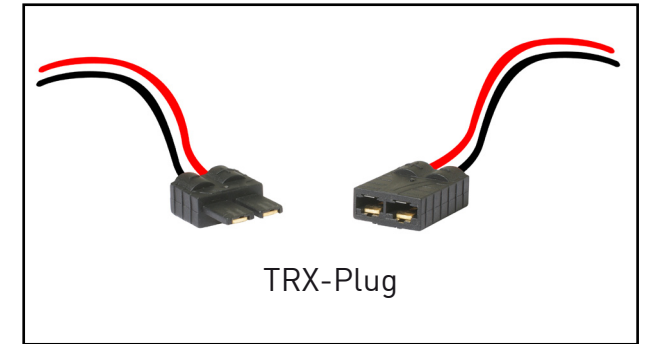

GTOYS Plugs and Connectors - Overview

Description:

-  Red Cable is always +
-  Black Cable is always -