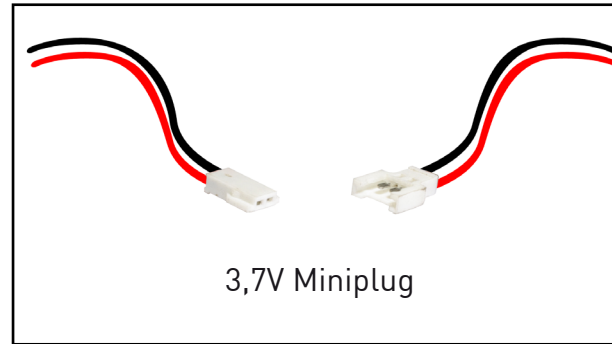

GTOYS Plugs and Connectors - Overview

Description:

-  Red Cable is always +
-  Black Cable is always -